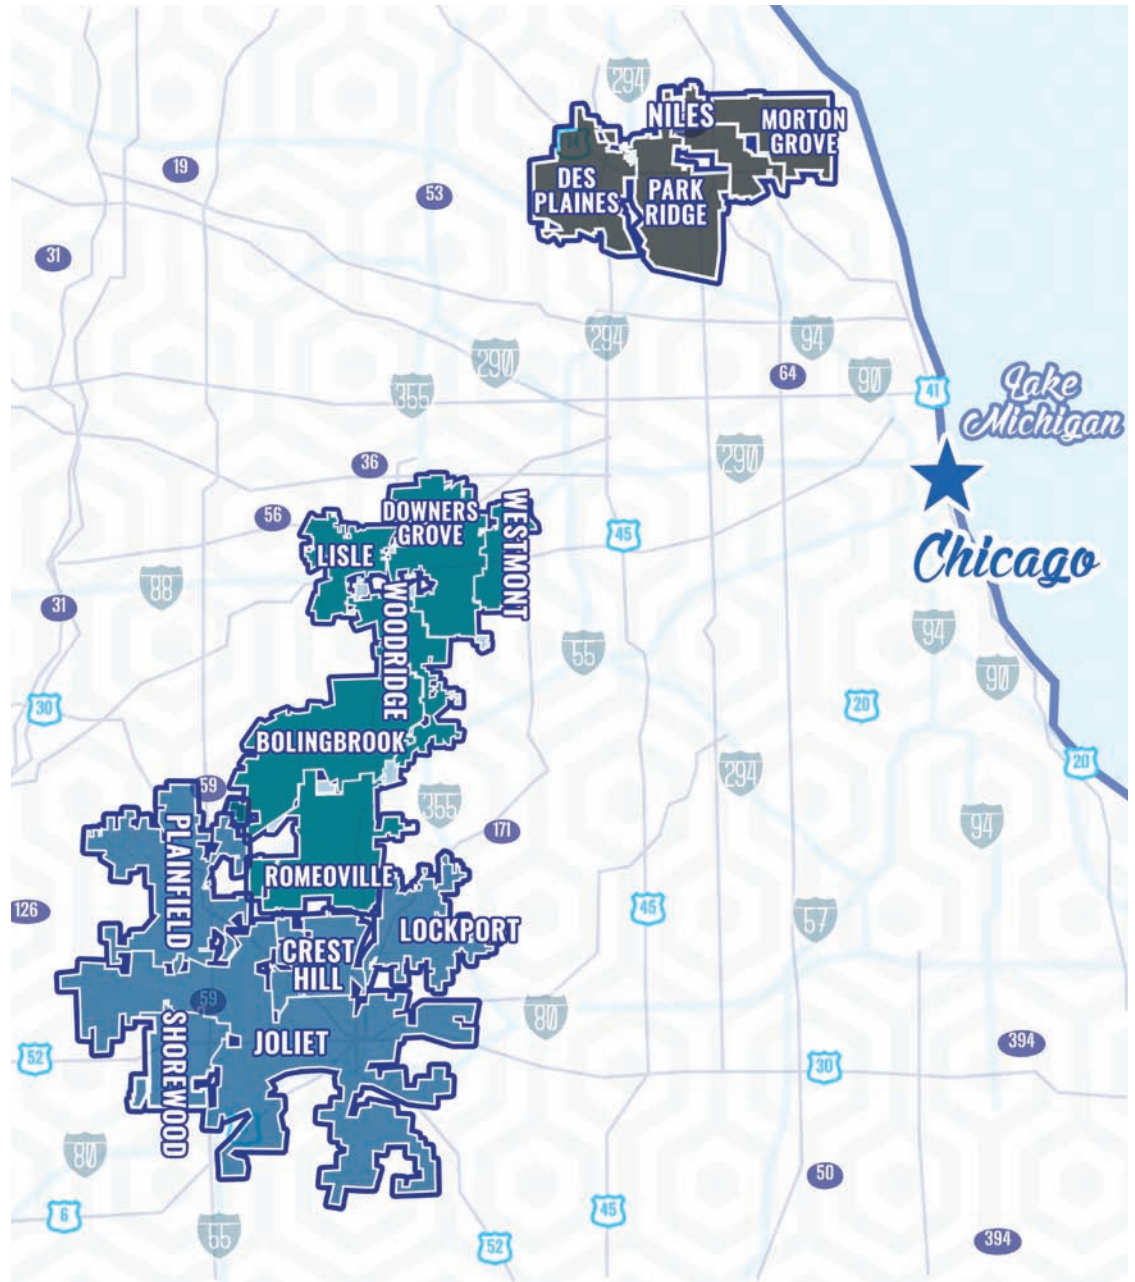

OUR NEWSPAPERS WORK

**CHOOSE FROM
THE FOLLOWING
PUBLICATION ZONES:**

NORTHWEST

- 60053 MORTON GROVE
- 60714 NILES
- 60068 PARK RIDGE
- 60616 DES PLAINES
- 60618 DES PLAINES

SOUTHWEST 1

- 60559 WESTMONT
- 60515 DOWNERS GROVE
- 60516 DOWNERS GROVE
- 60532 LISLE
- 60517 WOODRIDGE
- 60490 BOLINGBROOK
- 60440 BOLINGBROOK
- 60446 ROMEOVILLE

SOUTHWEST 2

- 60544 PLAINFIELD
- 60585 PLAINFIELD
- 60586 PLAINFIELD
- 60404 SHOREWOOD
- 60431 JOLIET
- 60432 JOLIET
- 60433 JOLIET
- 60435 JOLIET
- 60436 JOLIET
- 60441 LOCKPORT
- 60403 CREST HILL

(TOTAL READERSHIP OF **224,000** SERVED BY OUR NEWSPAPERS)