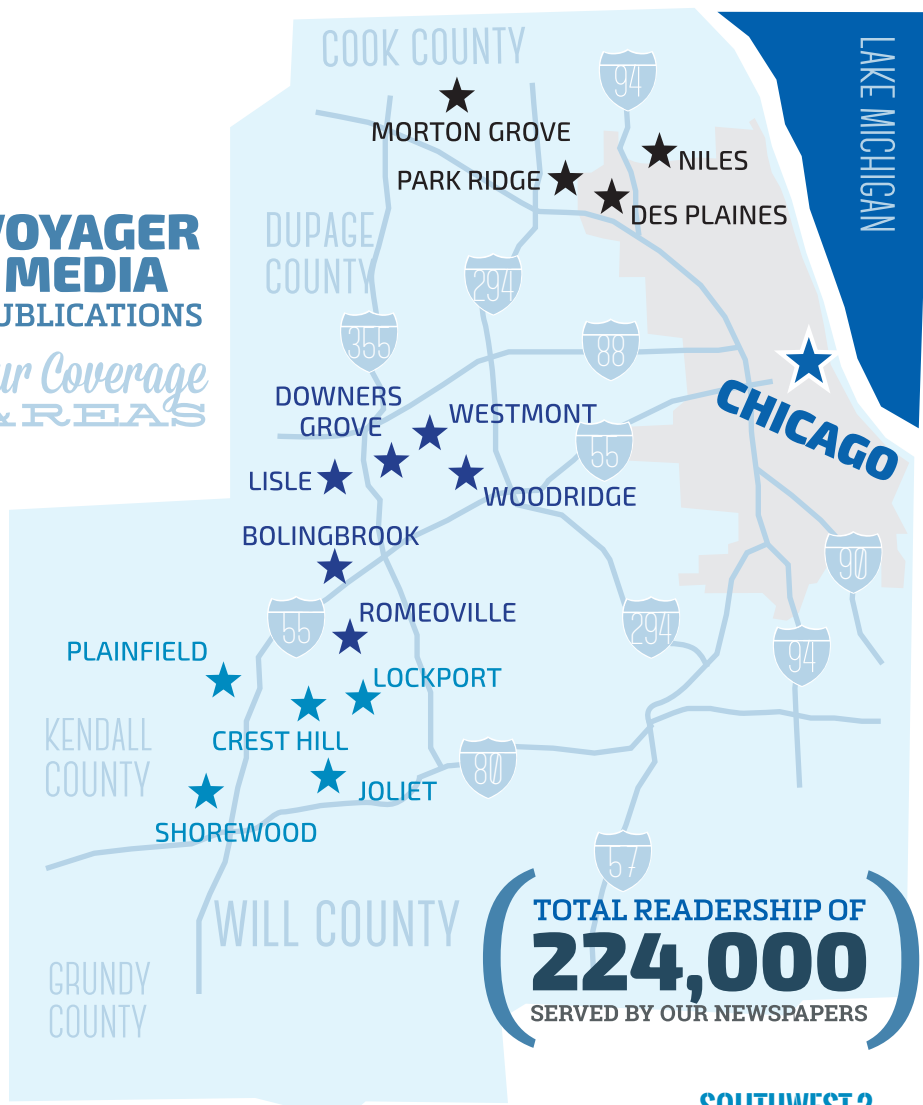

7,100 PAID
Thursday weekly
MAIL DELIVERY.

CHOOSE FROM THE FOLLOWING PUBLICATION ZONES:

SOUTHWEST 1 - Downers Grove, Westmont, Woodridge, Lisle Bugle, Romeoville Bugle, Bolingbrook Bugle

SOUTHWEST 2 - Joliet, Lockport Crest Hill Bugle, Plainfield Enterprise, Shorewood Sentinel

NORTHWEST - Niles, Morton Grove, Park Ridge, Des Plaines Bugle

VOYAGER MEDIA PUBLICATIONS

Our Coverage AREAS

We reach communities in:
WILL, DUPAGE, COOK, KENDALL & GRUNDY COUNTIES

NORTHWEST

60053 MORTON GROVE
60714 NILES
60068 PARK RIDGE
60616 DES PLAINES
60618 DES PLAINES

SOUTHWEST 1

60559 WESTMONT
60515 DOWNERS GROVE
60516 DOWNERS GROVE
60532 LISLE
60517 WOODRIDGE
60490 BOLINGBROOK
60440 BOLINGBROOK
60446 ROMEOVILLE

SOUTHWEST 2

60544 PLAINFIELD
60585 PLAINFIELD
60586 PLAINFIELD
60404 SHOREWOOD
60431 JOLIET
60432 JOLIET
60433 JOLIET
60435 JOLIET
60436 JOLIET
60441 LOCKPORT
60403 CREST HILL