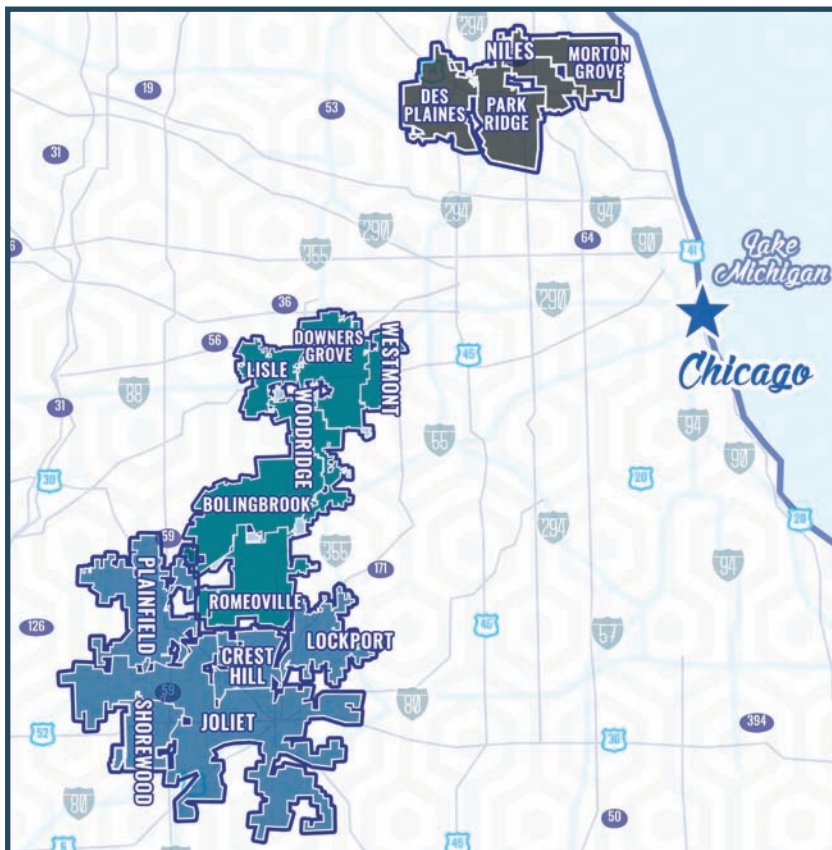

OUR NEWSPAPERS WORK

Classified Rates

WORDS	1 WEEK	2 WEEKS	3 WEEKS	4 WEEKS	5 WEEKS
1-20	$16.00	$28.00	$36.00	$44.00	$49.00
21-30	$17.00	$30.00	$39.00	$48.00	$54.00
31-40	$18.00	$32.00	$42.00	$52.00	$59.00
41-50	$19.00	$34.00	$45.00	$56.00	$64.00
51-60	$20.00	$36.00	$48.00	$60.00	$69.00

Boxed Classifieds

	1 WEEK	3 WEEKS (10% DISCOUNT)	5 WEEKS (15% DISCOUNT)	10 WEEKS (20% DISCOUNT)
1 COL	$17.00	$46.00	$73.00	$136.00

Additional sizes are available. Call for more information

Business & Professional Pricing**

- 1X1": $150
- 1X4": $450
- 2X4": $890
- 1X2": $290
- 2X2": $450

**All ads must be pre-paid and will run for 13 consecutive weeks with no copy changes

We Also Offer ...

1. **GARAGE SALE ADS:**
  $17 (1x1") add $4 for Rain-Day Guarantee
2. **OBITUARIES:** $35 for Black & White; $60 for Color
3. **HAPPY ADS:**
  Wedding, Birth Announcement, Engagement, Graduation, etc.)
  Prices start at $24 (2x3"), Other sizes available. Add $25 for Color.
4. **ASSUMED NAMES:**
  $75
5. **AUCTIONS:** $17 PCI

Which zones work best for you?

CHOOSE FROM THE FOLLOWING PUBLICATION ZONES:

- **SOUTHWEST 1** (Downers Grove, Westmont, Woodridge, Lisle, Romeoville, Bolingbrook Bugles)
- **SOUTHWEST 2** (Joliet, Lockport, Crest Hill Bugle, Plainfield Enterprise, Shorewood Sentinel)
- **NORTHWEST** (Niles, Morton Grove, Park Ridge, Des Plaines Bugle)

Classified combination rates available for multiple groupings

CONTACT LINDA MARTIN

Phone: 815. 436. 2431 ext. 101

Email: classifieds@buglenewspapers.com

Fax: 815.436. 2592